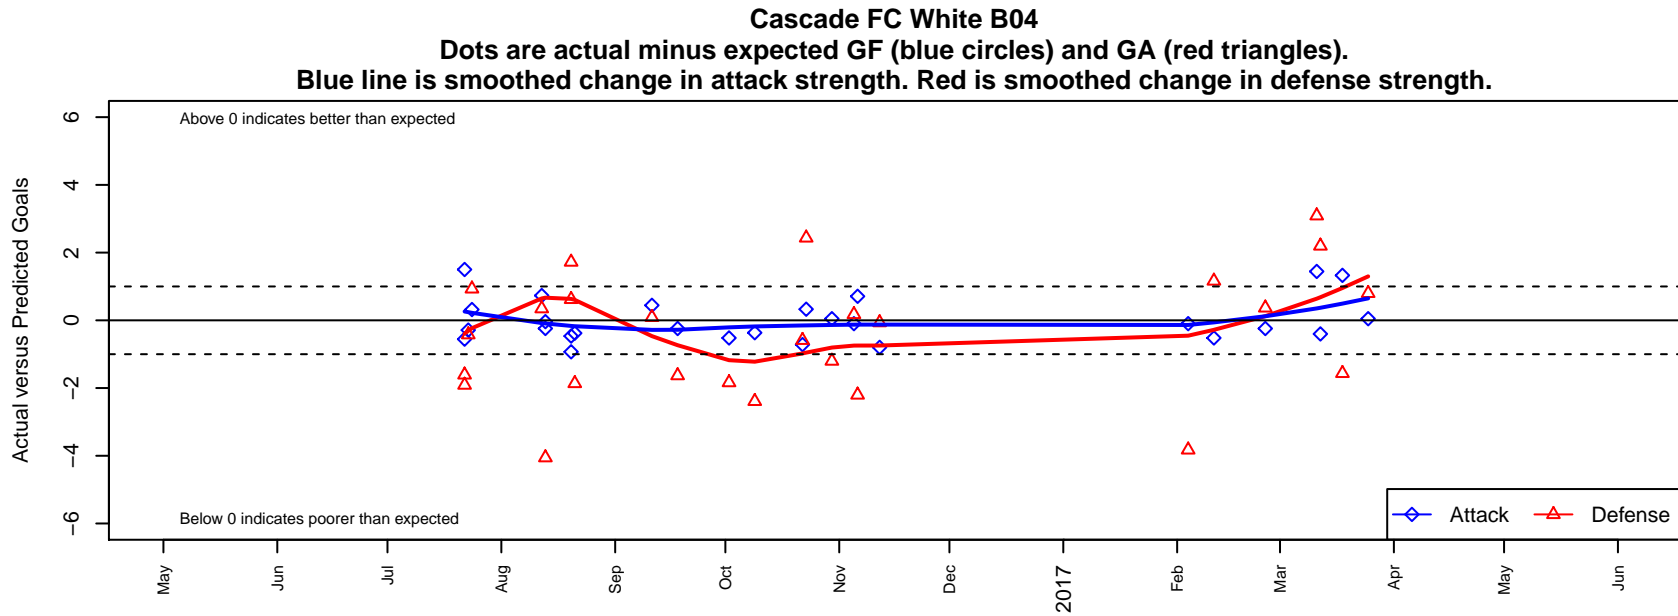

**attack and defense variance (black dot)
relative to other teams
and top 10 in region**

**attack and defense rating
relative to others at age
and all opponents in last 13 months**

Cascade FC White B04

Cascade FC
North Bend, WA
B04 total strength=352
attack=0.24 defense=0.18
fall league = PSPL Copa U13
spr league = Spr PSPL Copa U13
notes= Shane 2016

alt names used:
Cascade FC B04 Shane
09 Cascade FC B04 White
Cascade FC B04 White
Cascade FC B04 White

Venues played:
2016 Crossfire Select U13 Bronze
2016 Pacific Coast Challenge U13
2016 Island Cup BU13-14 Silver
2016 PSPL Copa U13
2016 Spr PSPL Copa U13