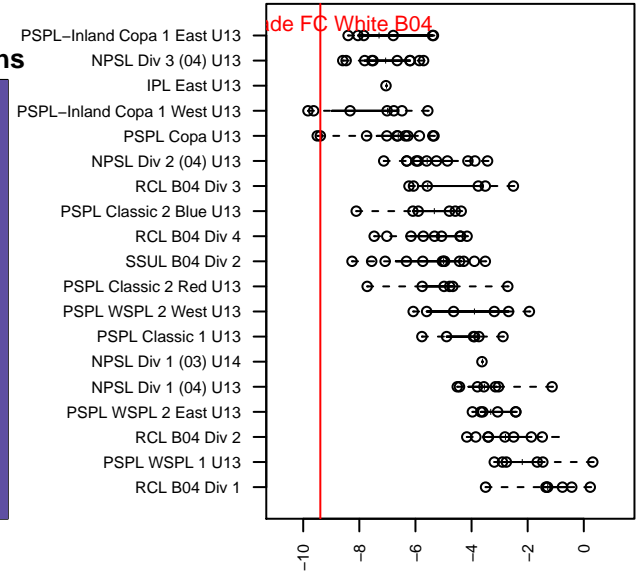

**attack and defense rating
relative to others at age
and all opponents in last 13 months**